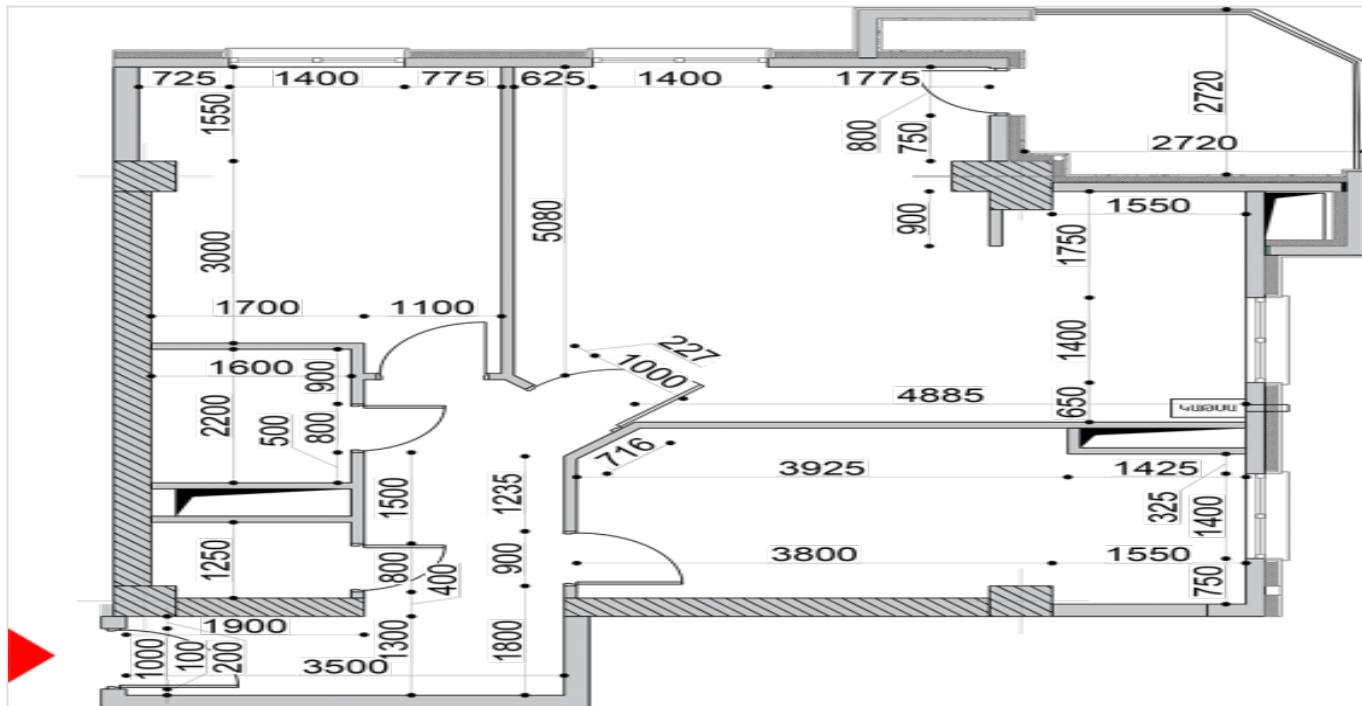

Apartment NA-3-2

APARTMENT

1 - 2

common.generated_on: 11/04/2026 11:45

88 000 000 □

Reserved