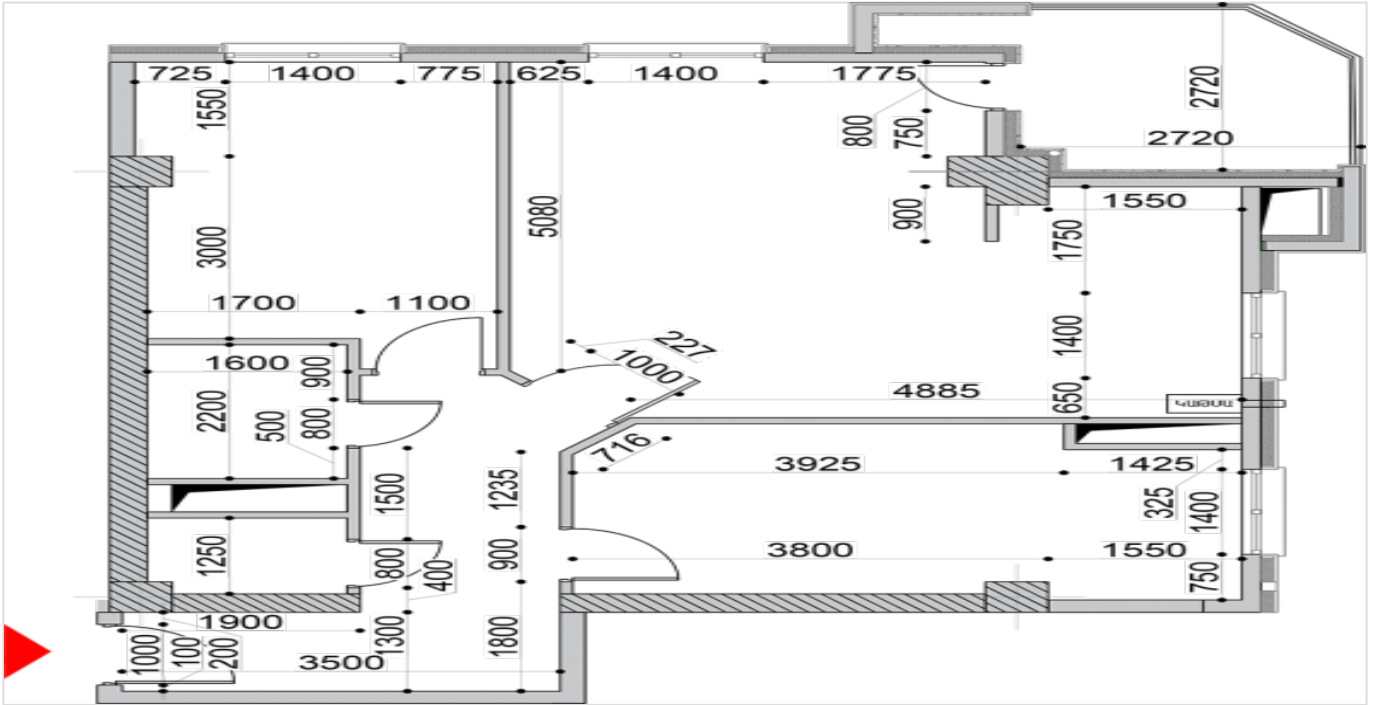

Apartment NA-3-2

APARTMENT

A - 1

common.generated_on: 11/04/2026 11:45

67 736 565 ☐

Available